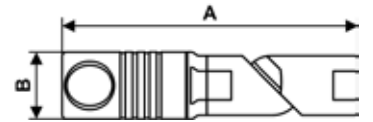

METAL SAFETY QUICK COUPLINGS - CSM 08

Tapered female thread swivel coupler

Profile : ISO 6150C

Min / Max operating pressure 2 / 16 bar	Flow rate at 6 bar 2120 l/min	ID passage 8 mm	Min. / Max temperature -15 / 70 °C
---	---	---------------------------	--

Part number	Female thread	Dim. A (mm)	Dim. B (mm)
CSM 081102SW	G3/8	120	27